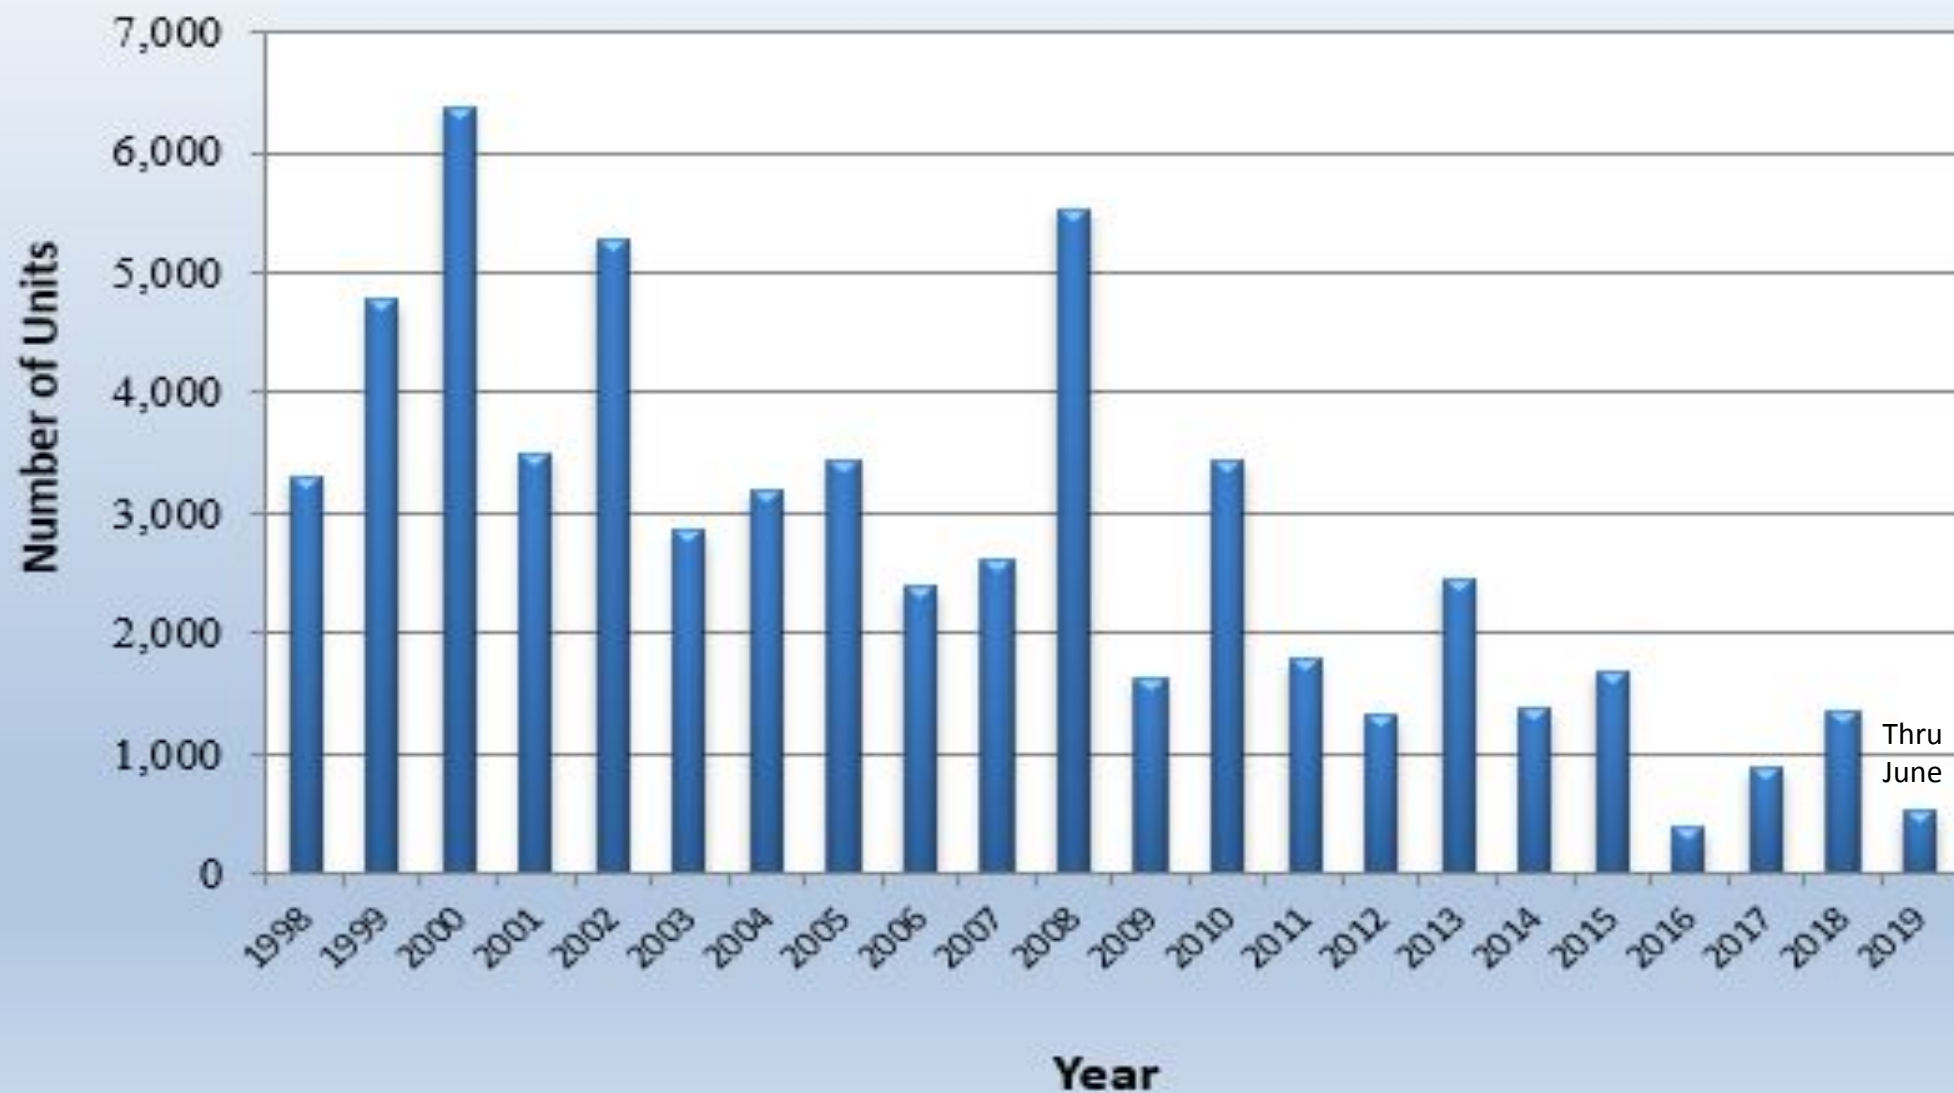

PANELISTS

KEVIN MCCARTY
OWNER
MCCARTY LAND &
WATER VALUATION, INC.

NCWCD (Big T) Values

Mid-Year Price, 1998 - 2019

Yearly Volume of NCWCD Units Traded 1998 - 2019

Home Supply Value Trends

NCWCD (Big T) Compared to Home Supply Values Mid-Year Price, 1998 - 2019