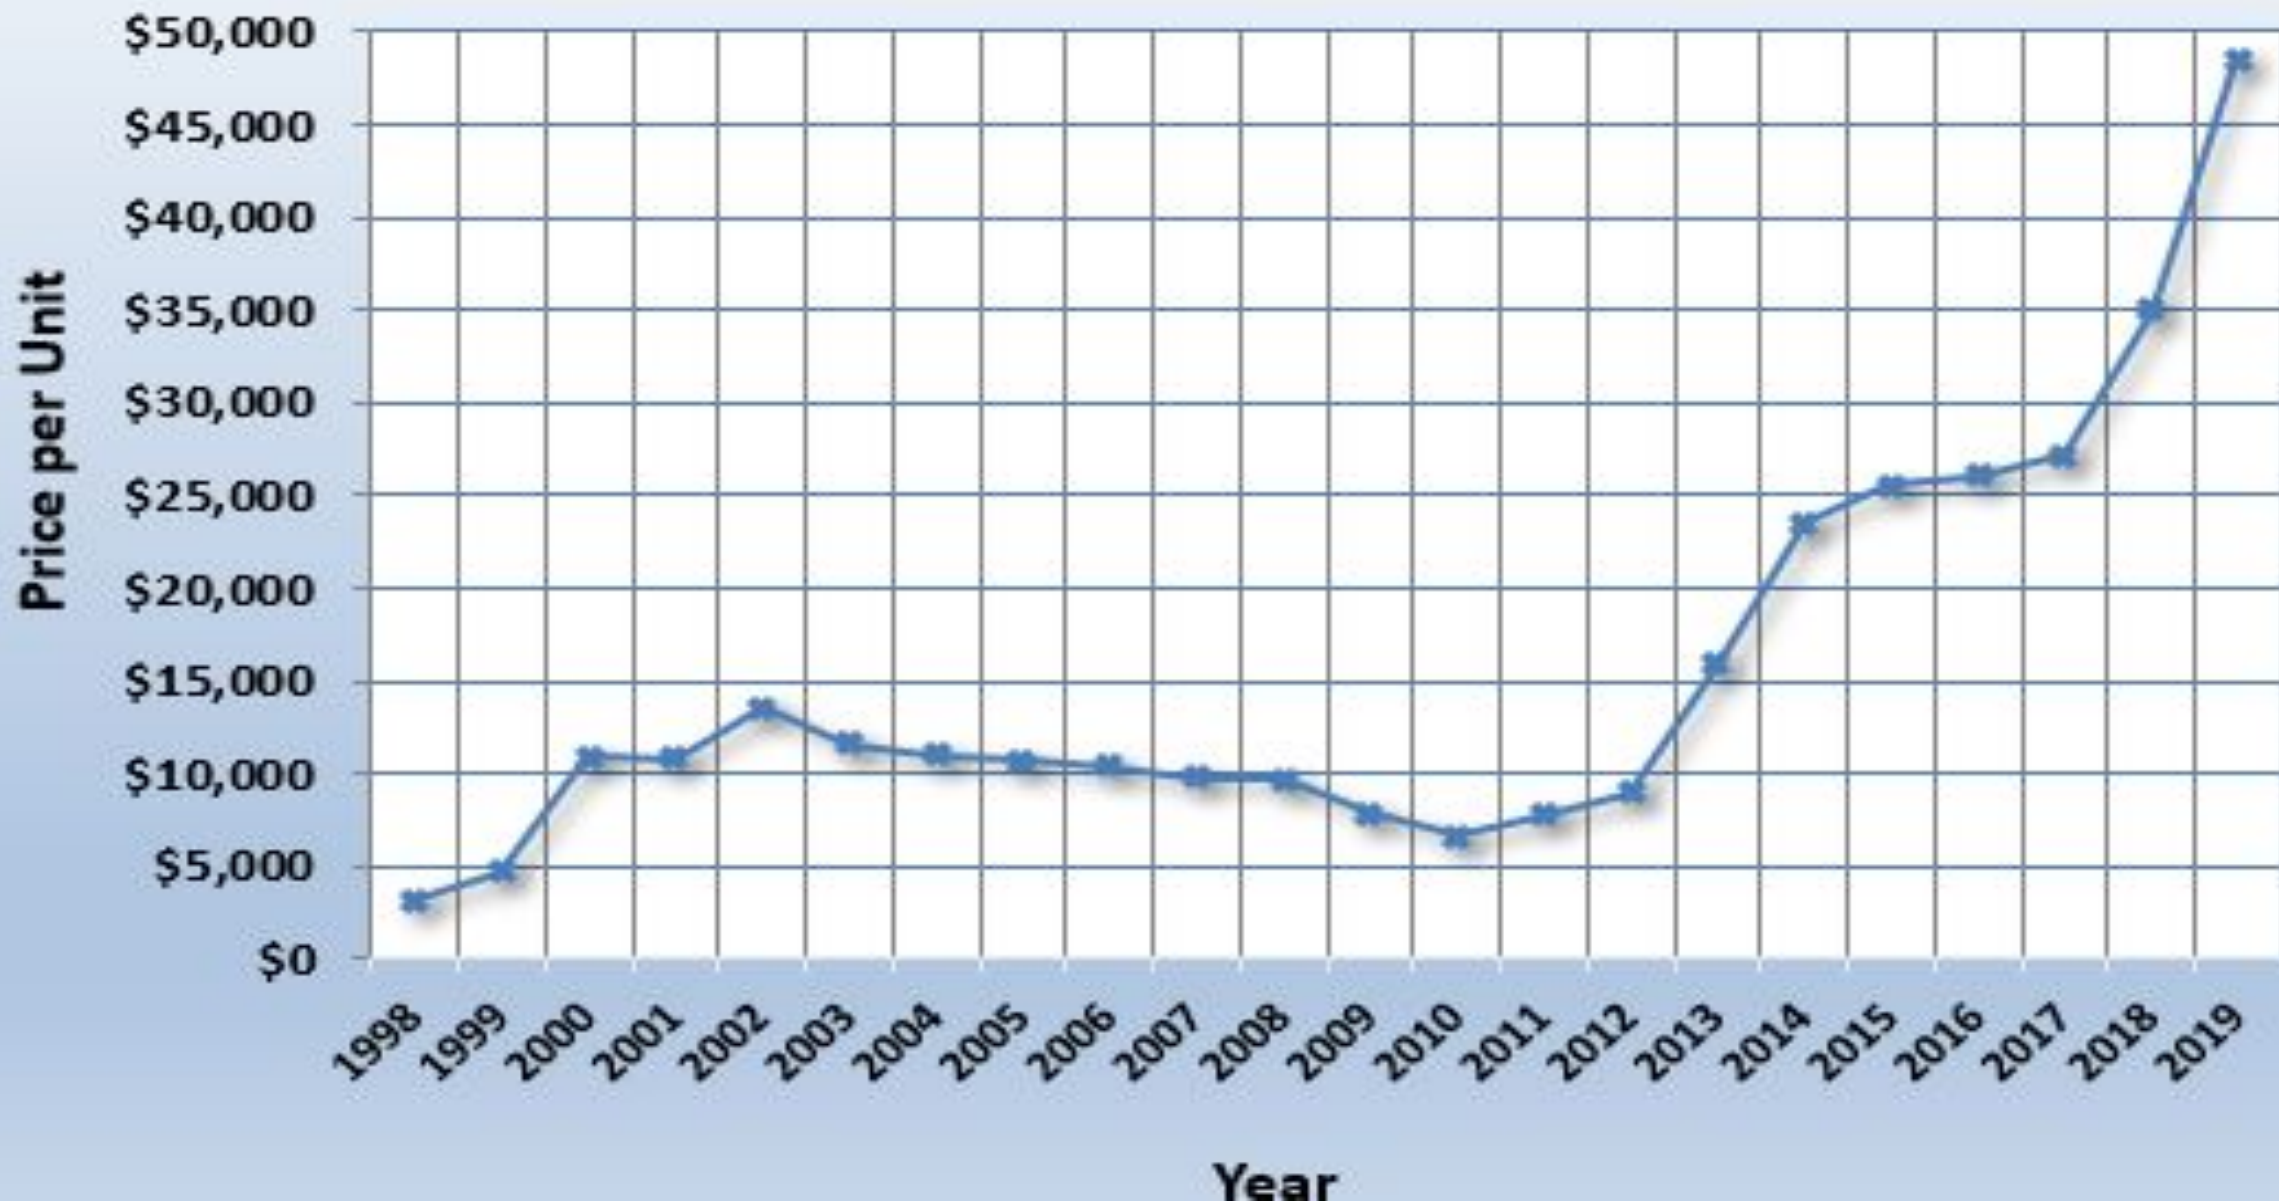

PANELISTS

KEVIN MCCARTY
OWNER
MCCARTY LAND &
WATER VALUATION, INC.

NCWCD (Big T) Values

Mid-Year Price, 1998 - 2019

Yearly Volume of NCWCD Units Traded 1998 - 2019

Home Supply Value Trends

NCWCD (Big T) Compared to Home Supply Values Mid-Year Price, 1998 - 2019