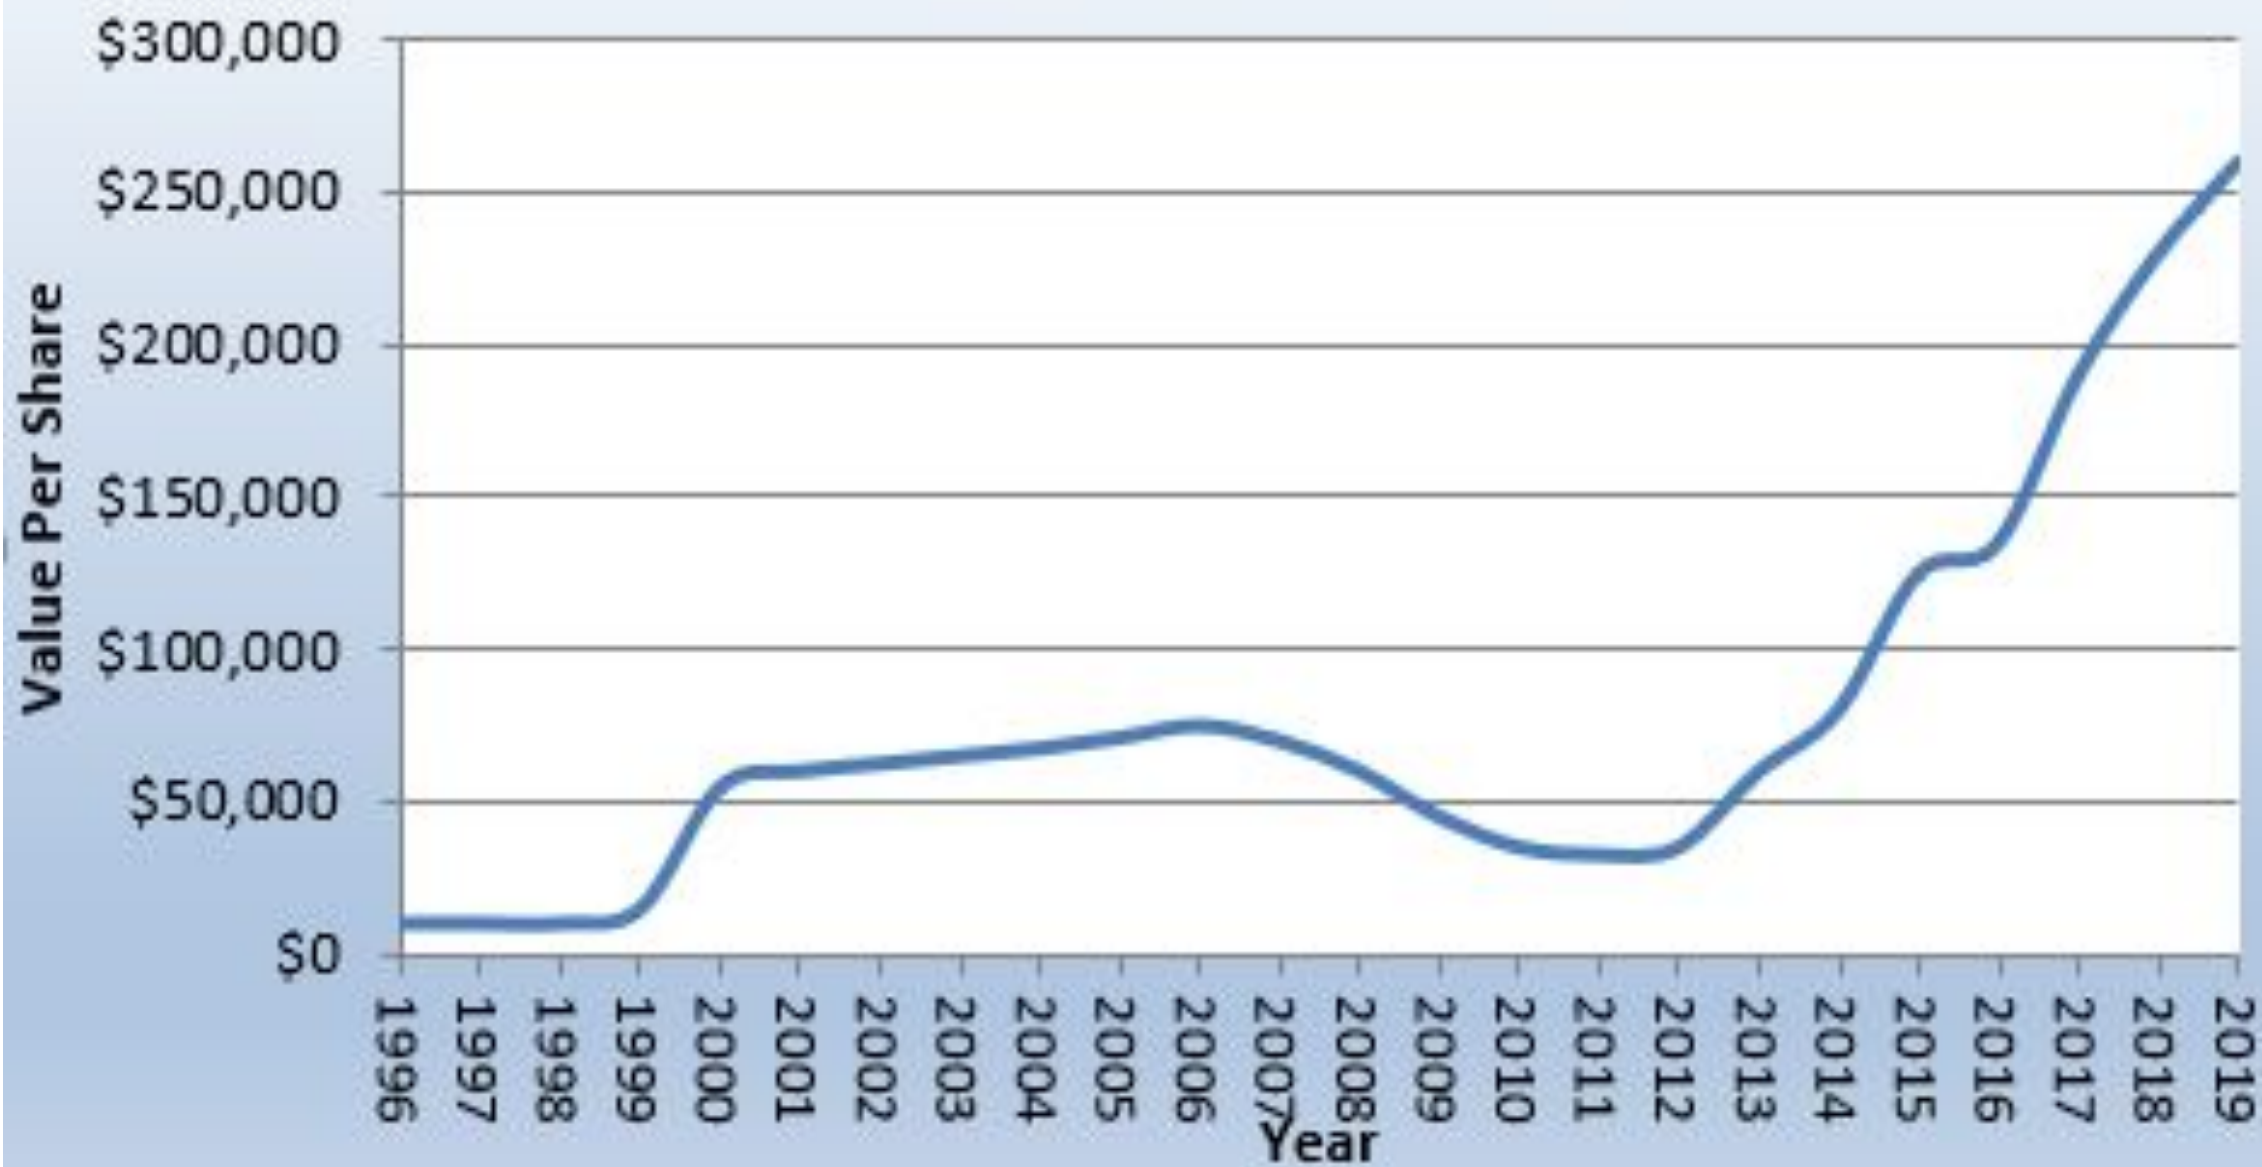

PANELISTS

KEVIN MCCARTY
OWNER
MCCARTY LAND &
WATER VALUATION, INC.

NCWCD (Big T) Values

Mid-Year Price, 1998 - 2019

Yearly Volume of NCWCD Units Traded 1998 - 2019

Home Supply Value Trends

NCWCD (Big T) Compared to Home Supply Values Mid-Year Price, 1998 - 2019